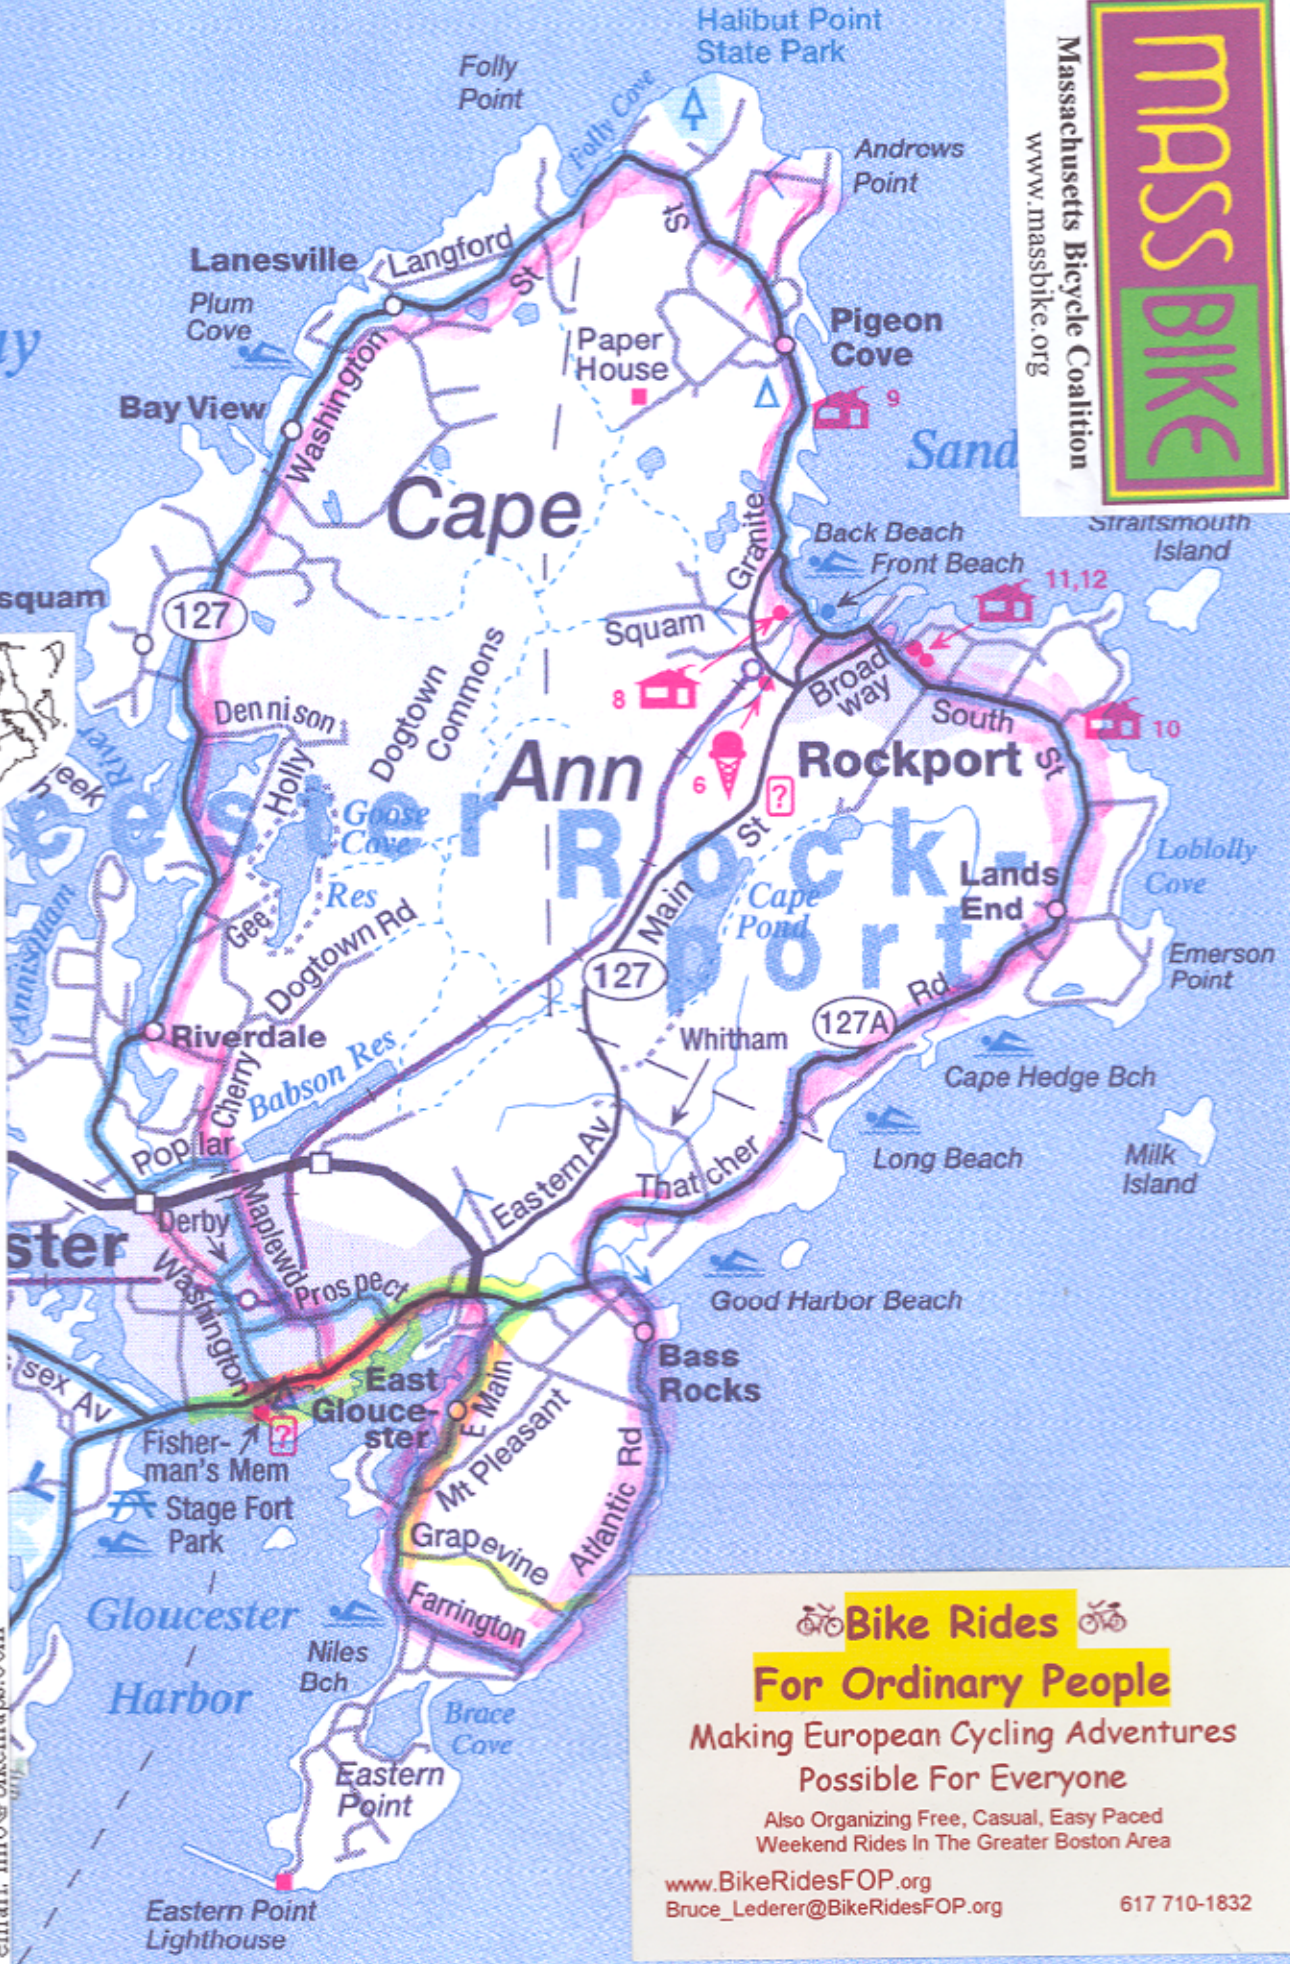

Welcome to Rubel BikeMaps

P.O. Box 401035, Cambridge, MA 02140

www.bikemaps.com

email: info@bikemaps.com

Massachusetts Bicycle Coalition
www.massbike.org

Bike Rides

For Ordinary People

Making European Cycling Adventures
Possible For Everyone

Also Organizing Free, Casual, Easy Paced
Weekend Rides In The Greater Boston Area

www.BikeRidesFOP.org
Bruce_Lederer@BikeRidesFOP.org

617 710-1832