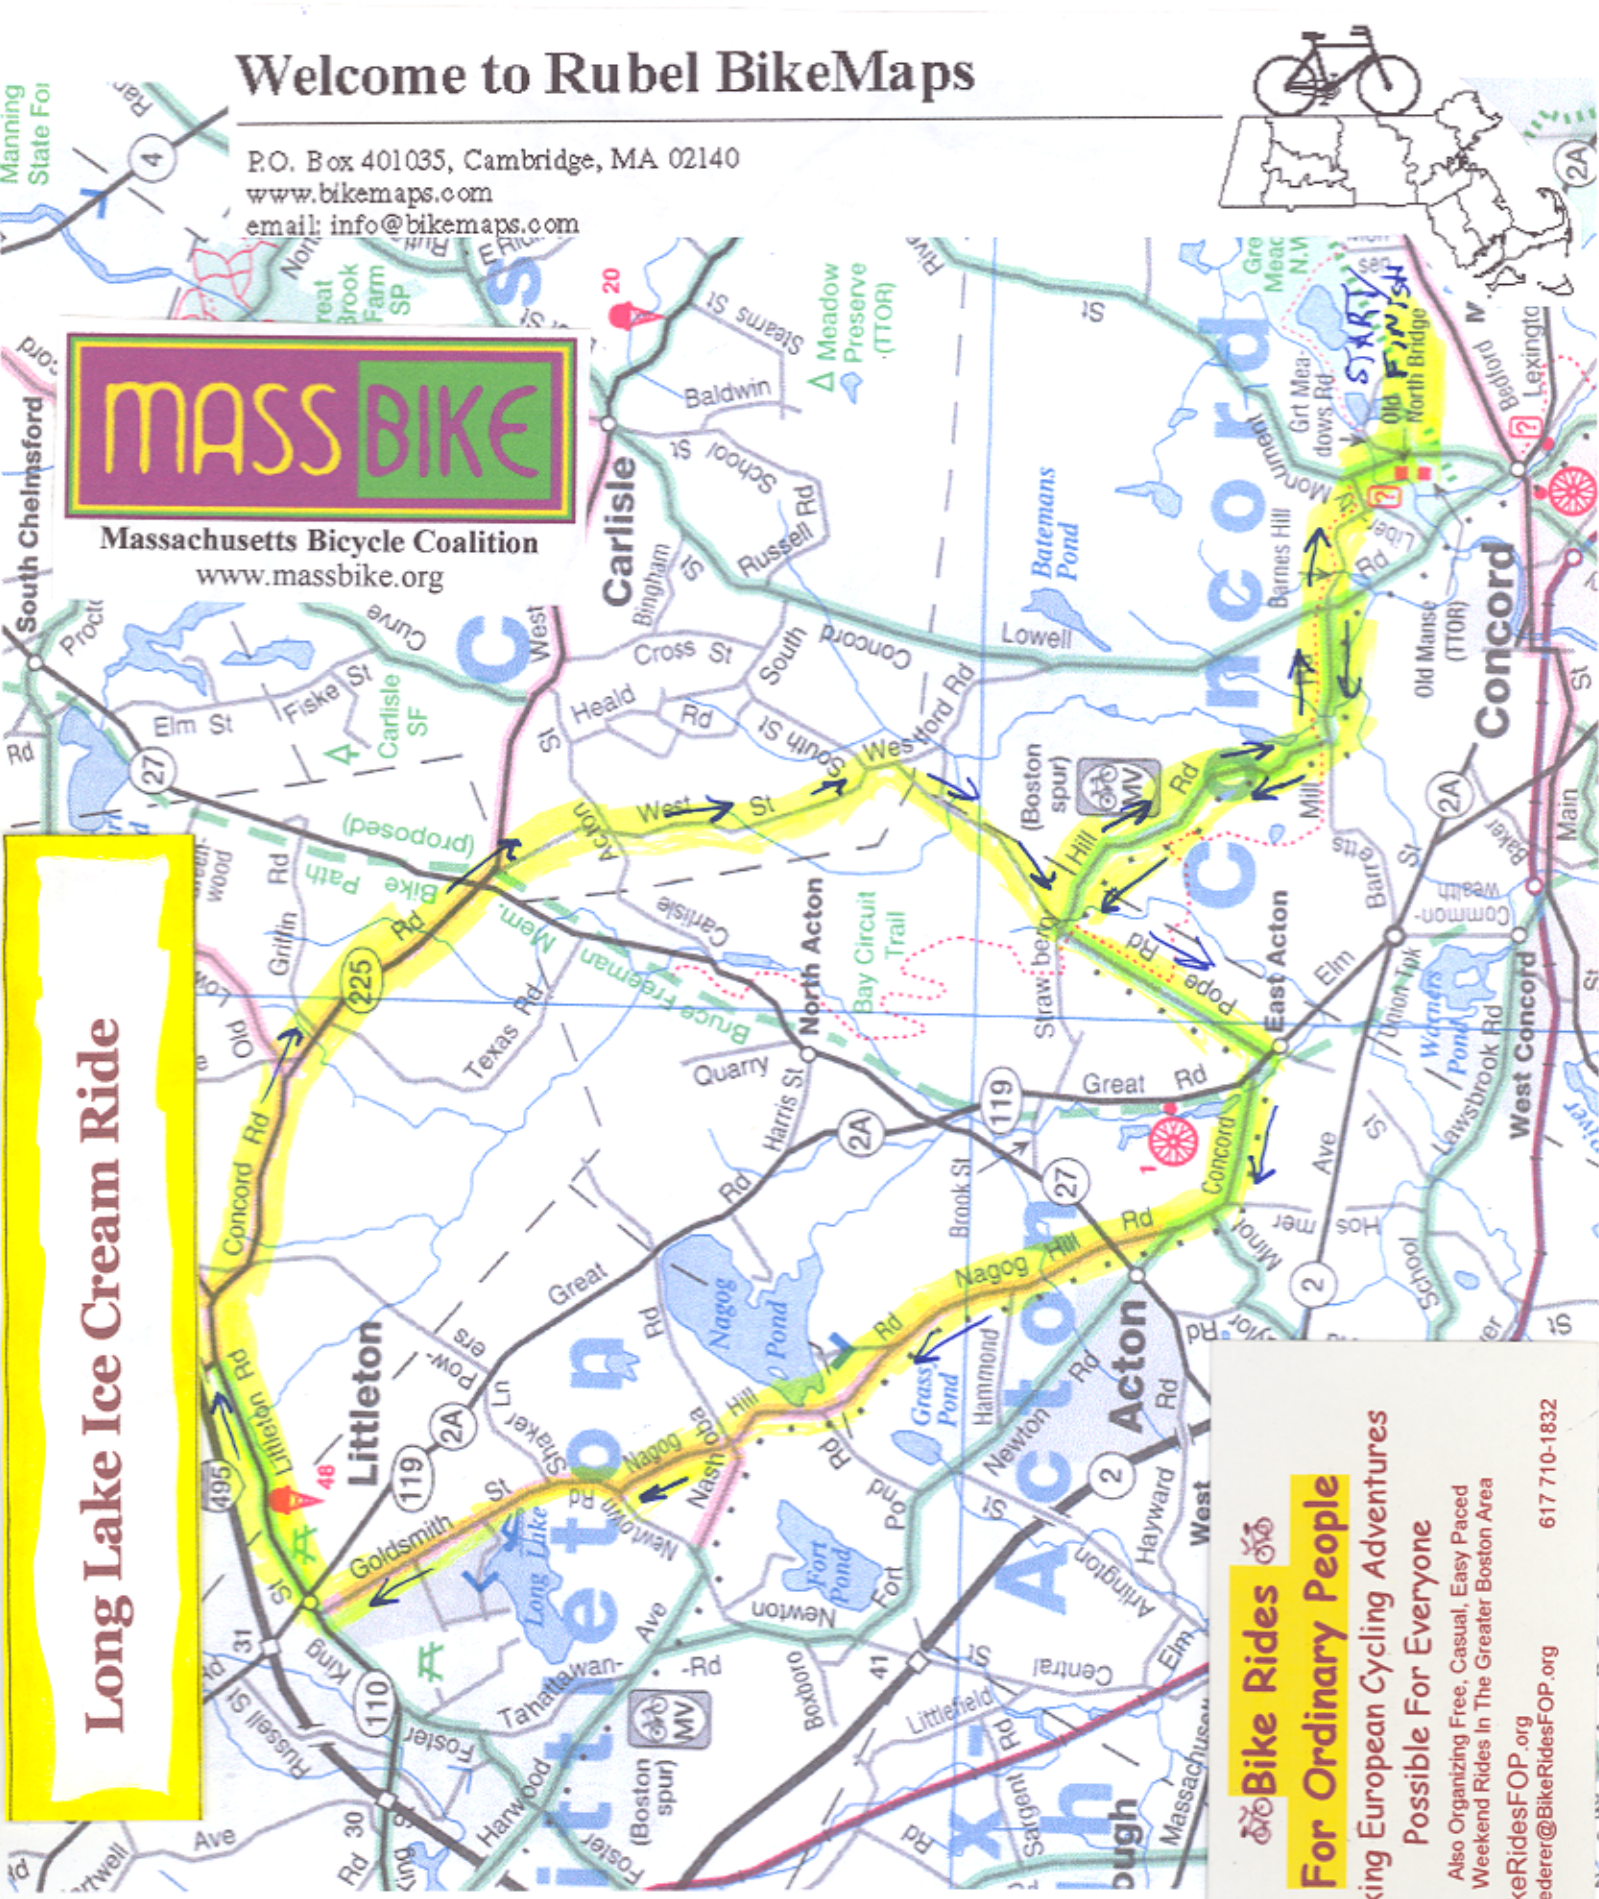

# Welcome to Rubel BikeMaps

P.O. Box 401035, Cambridge, MA 02140  
www.bikemaps.com  
email: info@bikemaps.com

Massachusetts Bicycle Coalition  
www.massbike.org

## Long Lake Ice Cream Ride